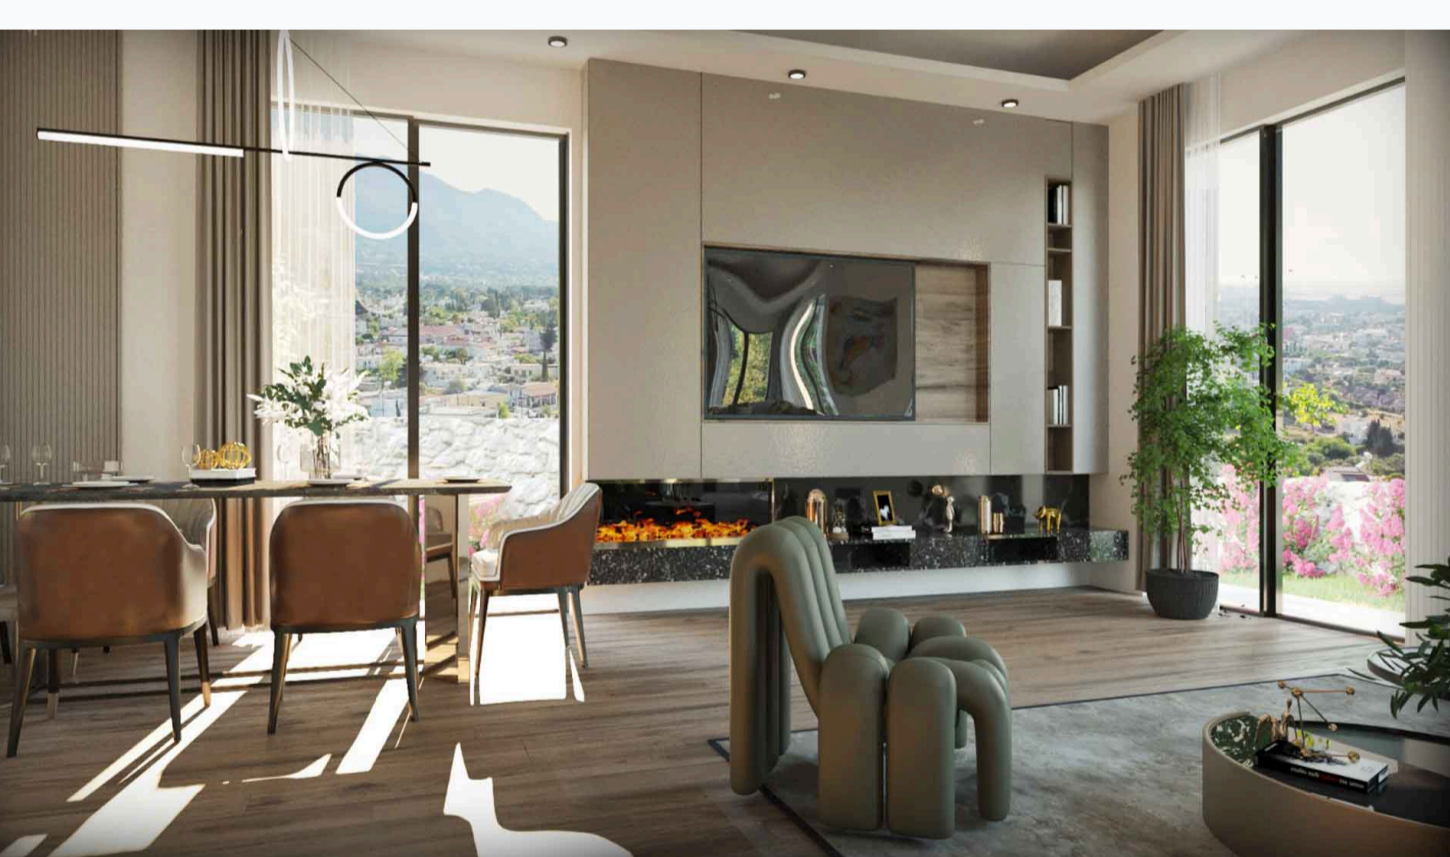

Interior specification