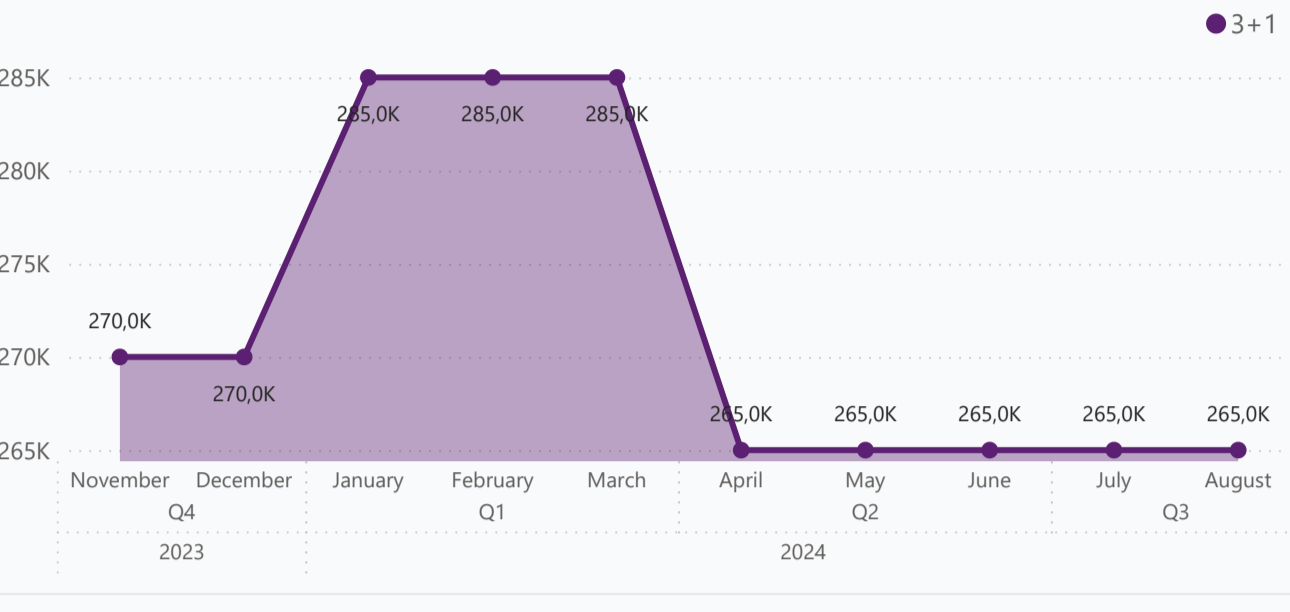

Available units 4 / 16 total

Median price per unit, K GBP