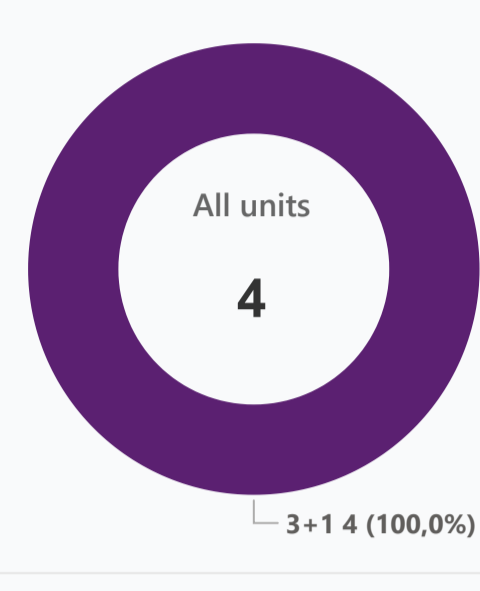

Plans

3+1

Payment plans

Deposit (non-refundable) -

Option	Down payment	Installments months	Discount	Offer
Option 1	35 %	35% till key, 30%...	-	-
Option 2	-	-	-	-
Option 3	-	-	-	-
Option 4	-	-	-	-

Special offer

Fully furnished design package

Rental guarantee

- Trafo (Blank) GBP
- Resalo -
- Maintenance fee -
- Rental services -

Details

Bedrooms	Subtype	Block	Unit №	Floor	View	Bathroom	Internal area, sq. m	Balcony/Terrace, sq. m	Rooftop terrace, sq. m	Garden, sq. m	Gross covered area, sq. m	Current price, GBP	Price per sqm, GBP
3+1	Flat	A2	2	0				13		143	130	225 000	1 731
3+1	Flat	A3	1	0				19		190	136	245 000	1 801
3+1	Flat	B1	1	0				41		80	158	285 000	1 804
3+1	Flat	B1	3	01				18	128		264	285 000	1 080